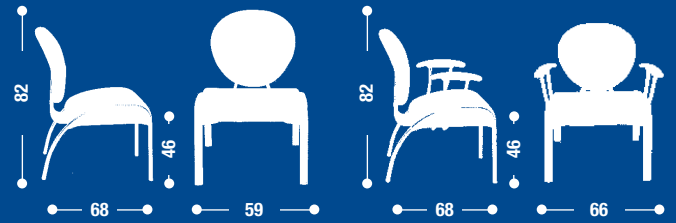

**DESCRIZIONE TECNICA**

**Scocca sedile schienale: in legno**  
**Telaio: in acciaio verniciato a polveri epossidiche.**  
**Braccioli: in acciaio e poliuretano.**

**TECHNICAL DESCRIPTIONS**

**Backrest's monocoque: in wood.**  
**Frame: in steel tube varnished with grey epoxy powders.**  
**Armrests: in steel and in polyurethane.**

**ZE10**  
**Poltrona**  
 Chair

**ZE15**  
**Poltrona**  
 Chair

**ZE11**  
**Divano a 2 posti**  
 Two seats divan

**ZE16**  
**Divano a 2 posti con braccioli**  
 Two seats divan with armrests

**ZE12**  
**Divano a 3 posti**  
 Three seats divan

**ZE17**  
**Divano a 3 posti con braccioli**  
 Three seats divan with armrests