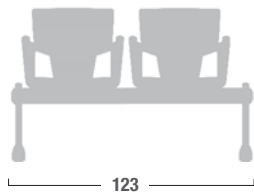

*Monocoque: in polypropilene.
Armrests: in nylon.
Fixed frame: in chromed steel.
Base: in chromed steel.
Wheels: in nylon.
Height adjustment: with gas piston.*

SR14

Sedia girevole cromata senza braccioli.
Revolving chromed chair without armrests.

SR16

Sedia girevole cromata con braccioli.
Revolving chromed chair with armrests.

PANCA A 2 POSTI.
Two seater bench.

PANCA A 3 POSTI.
Three seater bench.

PANCA A 4 POSTI.
Four seater bench.